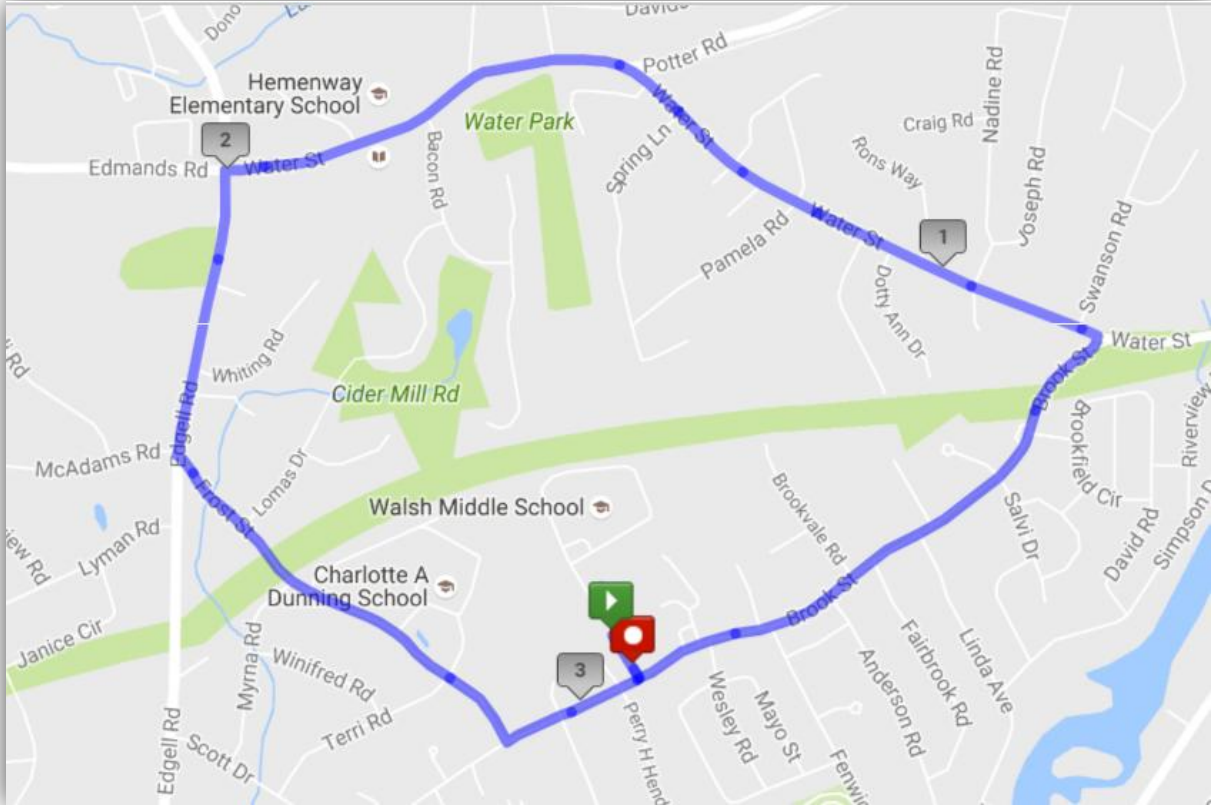

ROUTE MAP & DIRECTIONS

- 0 mi Head southeast toward Brook St**
- 0 mi Turn Right onto Brook St**
- .19 mi Turn Right onto Frost St**
- .73 mi Head NorthWest on Frost St to Edgell Rd**
- .74 mi Turn Right onto Edgell Rd**
- 1.09 mi Turn Right onto Water St**
- 1.74 mi Head SouthEast on Water St**
- 2.29 mi Turn Right onto Brook St**
- 2.3 mi Head SouthWest on Brook St**
- 3.02 mi Turn right into Walsh Middle School entrance**
- 3.1 mi Destination! You did it!!**